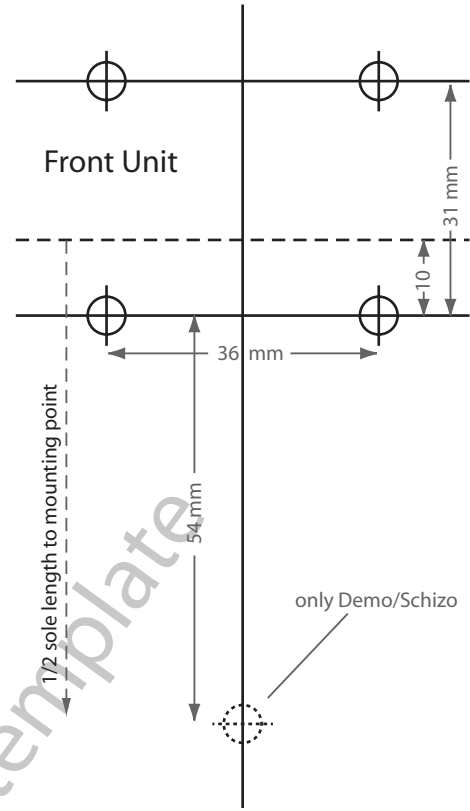

# Marker Jester/Griffon/Squire

Demo models: mount for 315mm boot sole length (BSL) Schizo models: mount for xx/yy/zzmm BSL

check scale 1cm

DO NOT SCALE WHEN PRINTING !