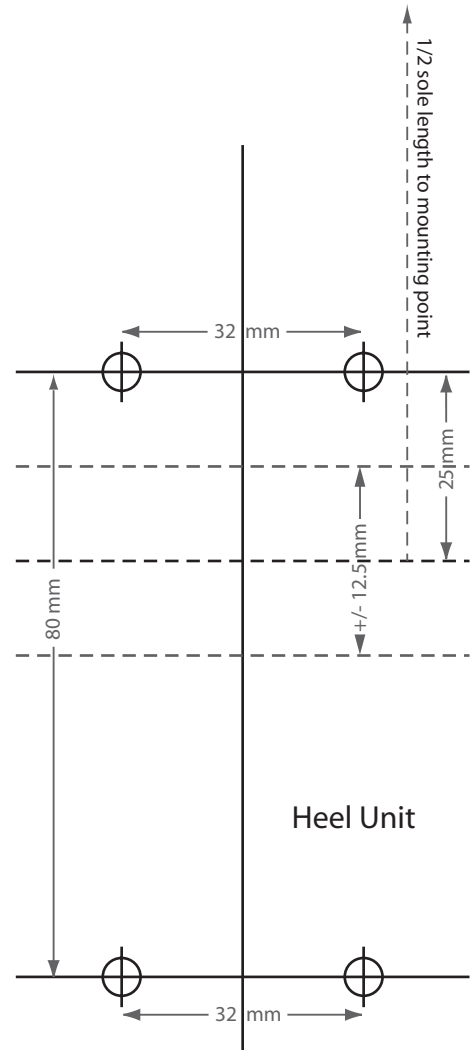

# Marker Jester/Griffon/Squire

Demo models: mount for 315mm boot sole length (BSL) Schizo models: mount for xx/yy/zzmm BSL

check scale 1cm

DO NOT SCALE WHEN PRINTING !