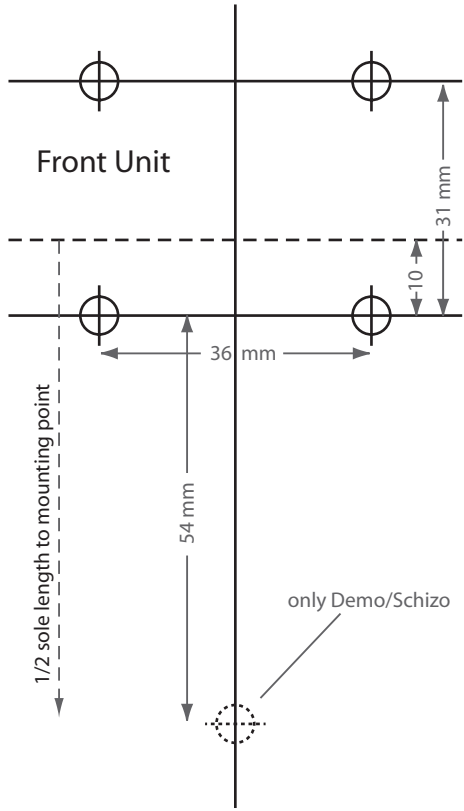

# Marker Jester/Griffon/Squire

Demo models: mount for 315mm boot sole length (BSL) Schizo models: mount for xx/yy/zzmm BSL

check scale 1cm

DO NOT SCALE WHEN PRINTING !