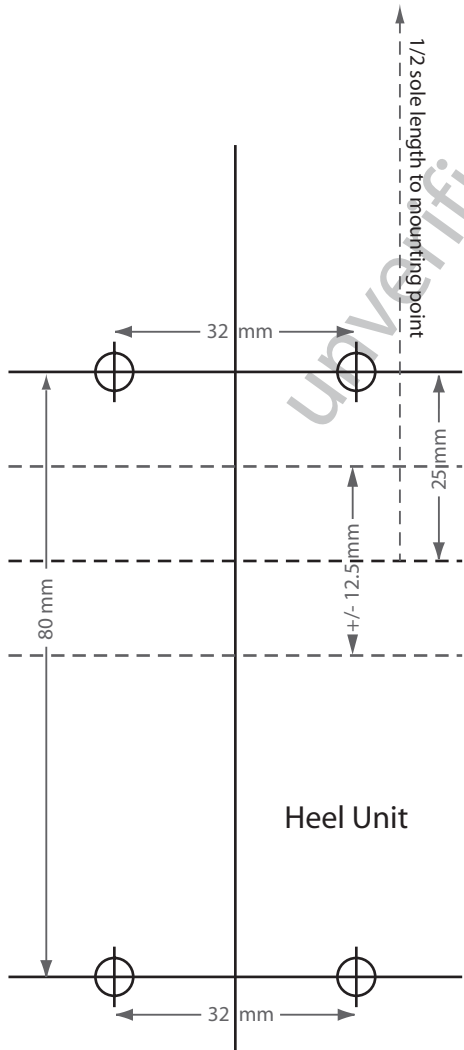

# Marker Jester/Griffon/Squire

Demo models: mount for 315mm boot sole length (BSL) Schizo models: mount for xx/yy/zzmm BSL

check scale 1cm

DO NOT SCALE WHEN PRINTING !