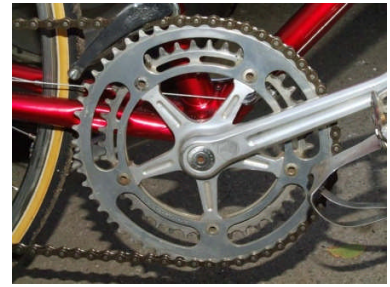

# RED CINELLI SC MISSING

Please help us find this invaluable bike! It was last seen at the LA Gay and Lesbian Center on December 16, 2007 as part of an art exhibit. It has HUGE sentimental value to its rightful owner.

**PLEASE CONTACT  
US IF YOU HAVE  
INFORMATION ON  
THIS BIKE:**

**323.993.7483  
info@aidslifecycle.org**

**Make- Cinelli  
Model - SC "Super Corsa" - has sloping internally brazed fork crown.  
Year - 1964  
Serial number (stamped on bottom of the Bottom Bracket) - 3539  
Color - Deep red with silver undercoat.**

## **Equipment**

**Campagnolo cranks, pedals, front and rear dérailleurs - either Record or Nuevo Record.**

**5 speed rear free wheel with 14 to 23 teeth.**

**Campagnolo wide flange hubs with Mavic GP4 rims - Victoria tubular tires attached.**

**Campagnolo brake levers with Mafac '66' Center pull brakes - Kool stop 'red' brake pads**

**New Brooks B17 leather saddle**

**Blue Handle bar tape**