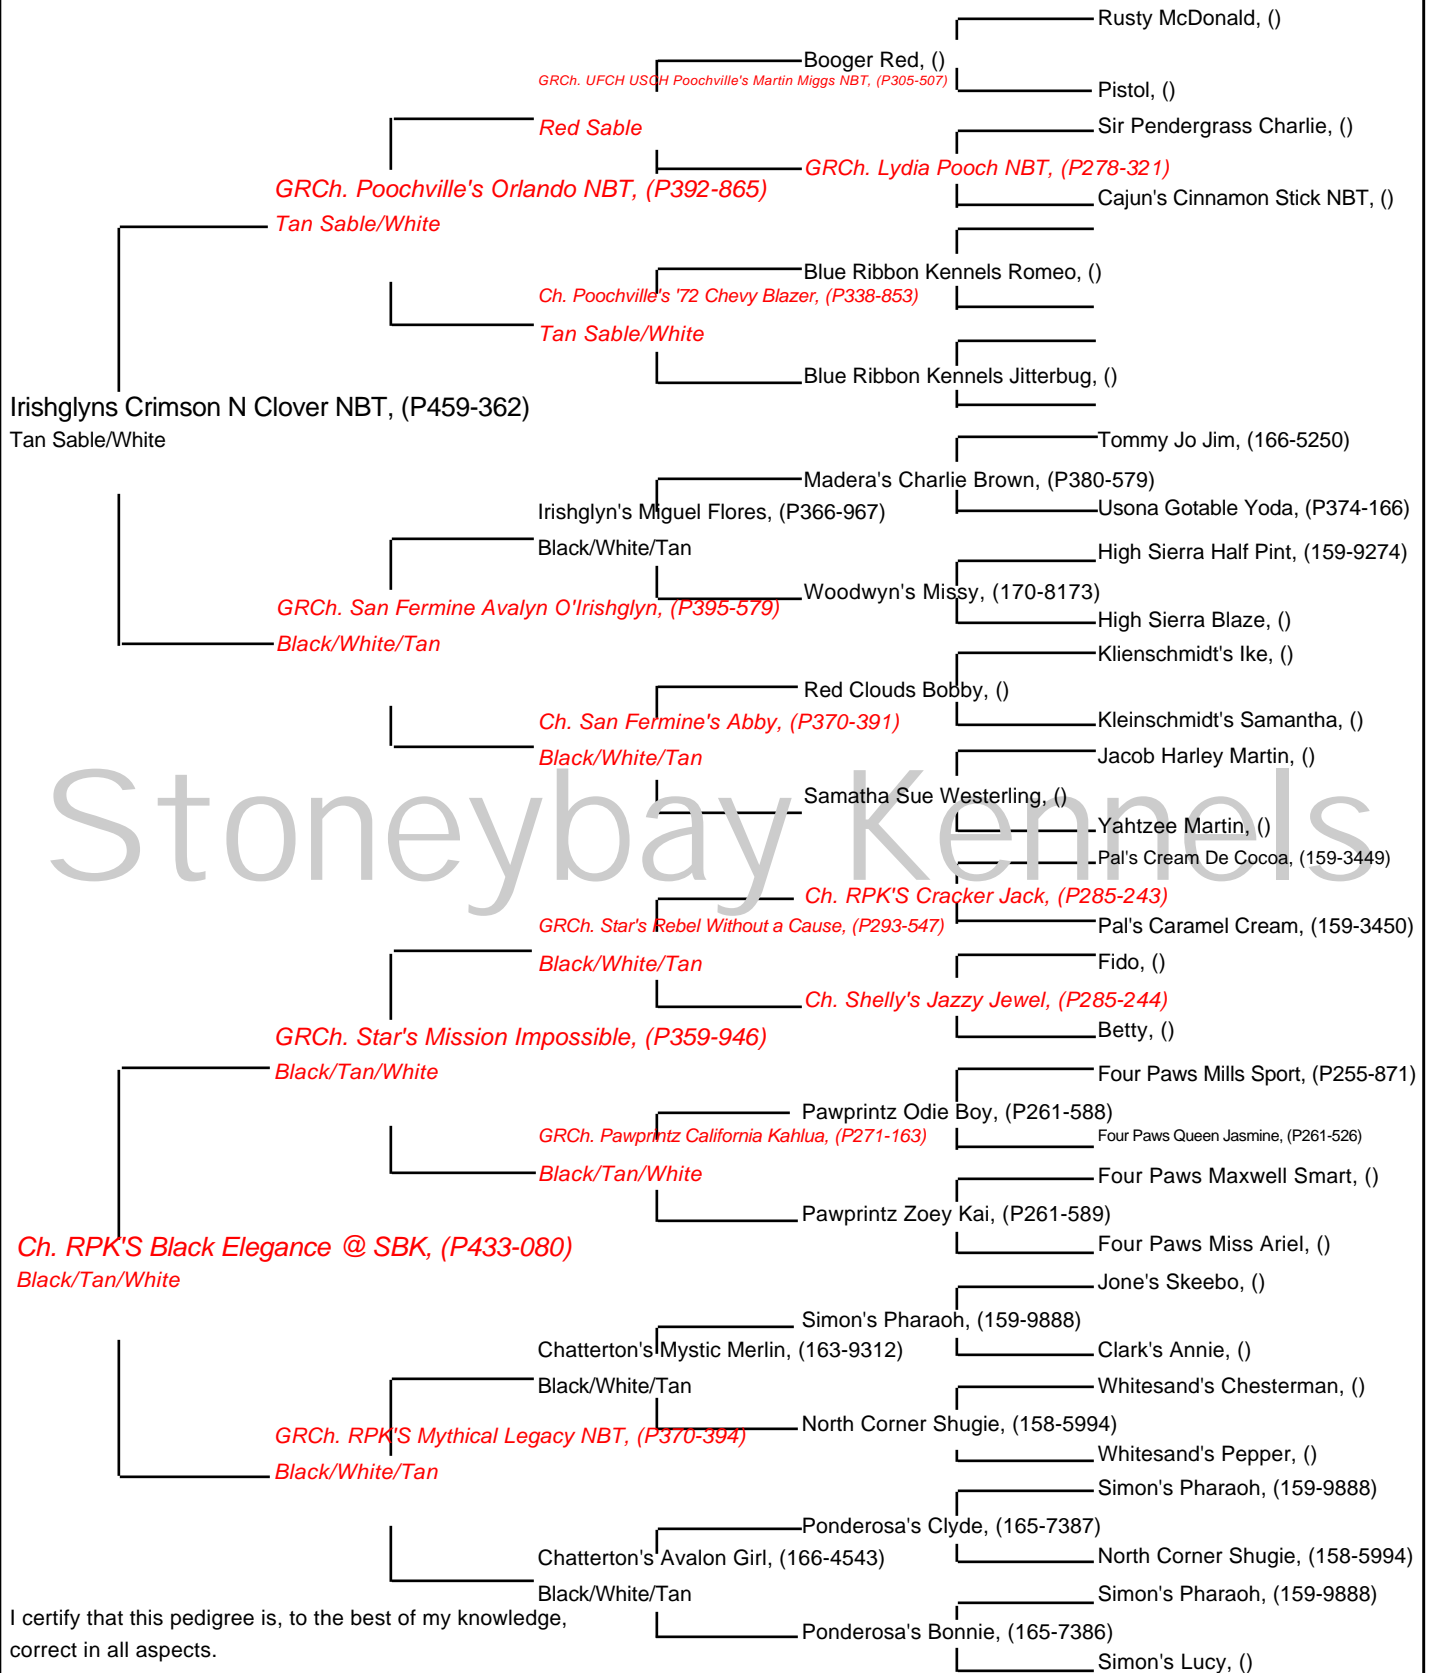

Pedigree For Stoneybays CoCo Cabanatini NBT

Tan Sable/White

I certify that this pedigree is, to the best of my knowledge, correct in all aspects.

X _____ Date: _____